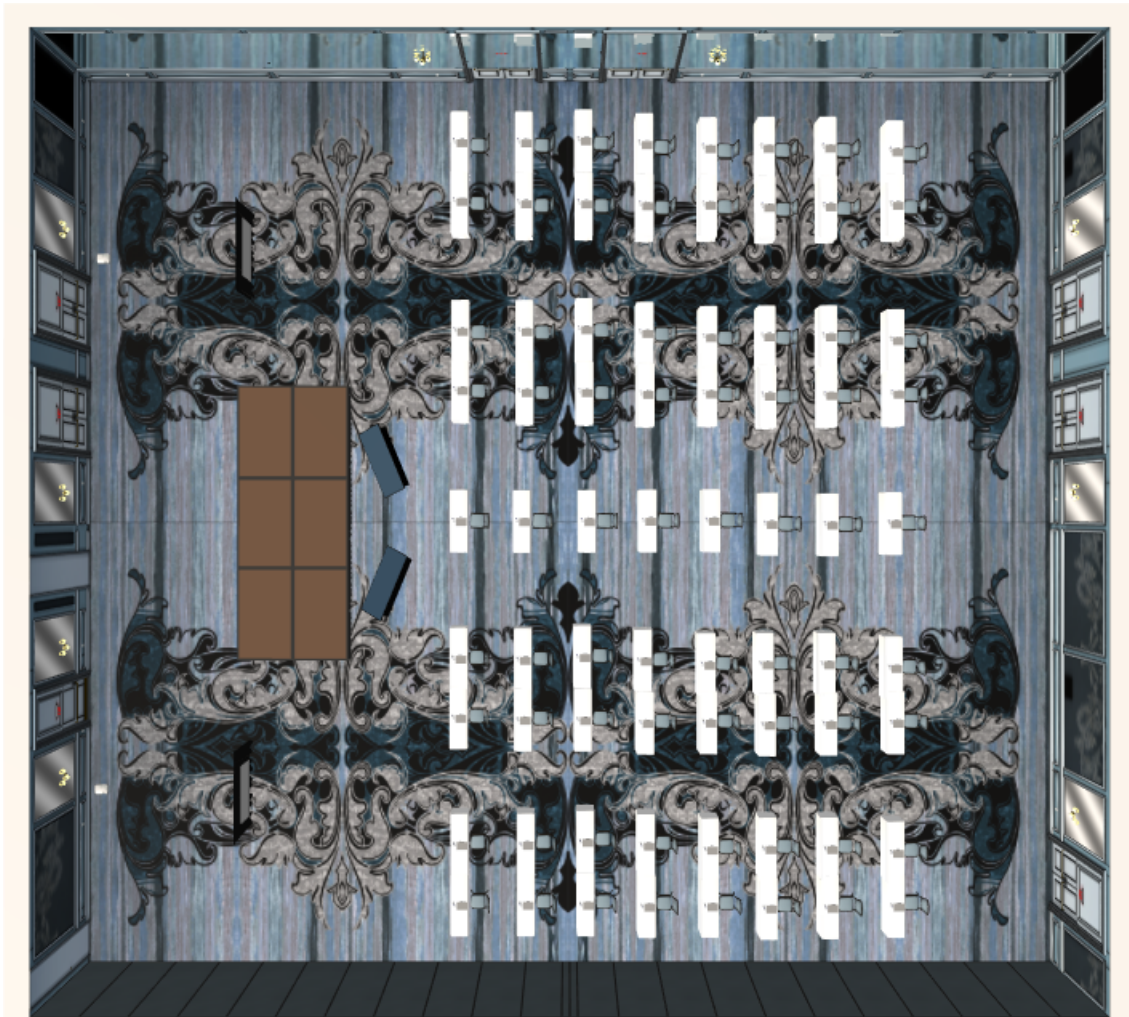

BELMOND
CHARLESTON PLACE
CHARLESTON

W.p. walter chrysler

Classroom for 72

Equipment List:

Classroom: 72

Audio Visual: 6

Stages & Platforms