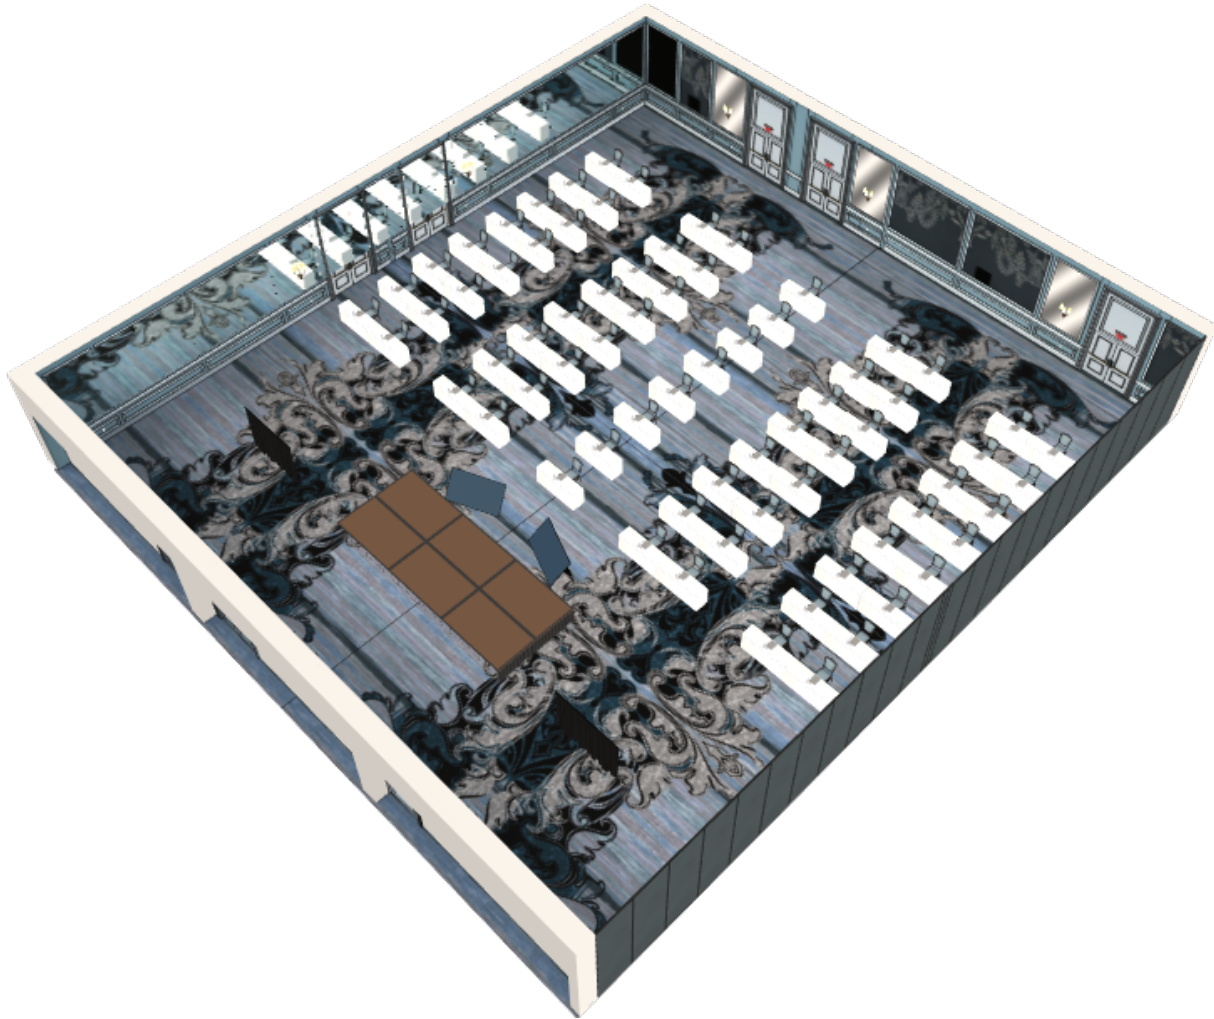

BELMOND
CHARLESTON PLACE
CHARLESTON

W.p. walter chrysler

Classroom for 72

Equipment List:

Classroom: 72

Audio Visual: 6

Stages & Platforms

BELMOND
CHARLESTON PLACE
CHARLESTON

W.p. walter chrysler

Classroom for 72

Equipment List:

Classroom: 72

Audio Visual: 6

Stages & Platforms

BELMOND
CHARLESTON PLACE
CHARLESTON

W.p. walter chrysler