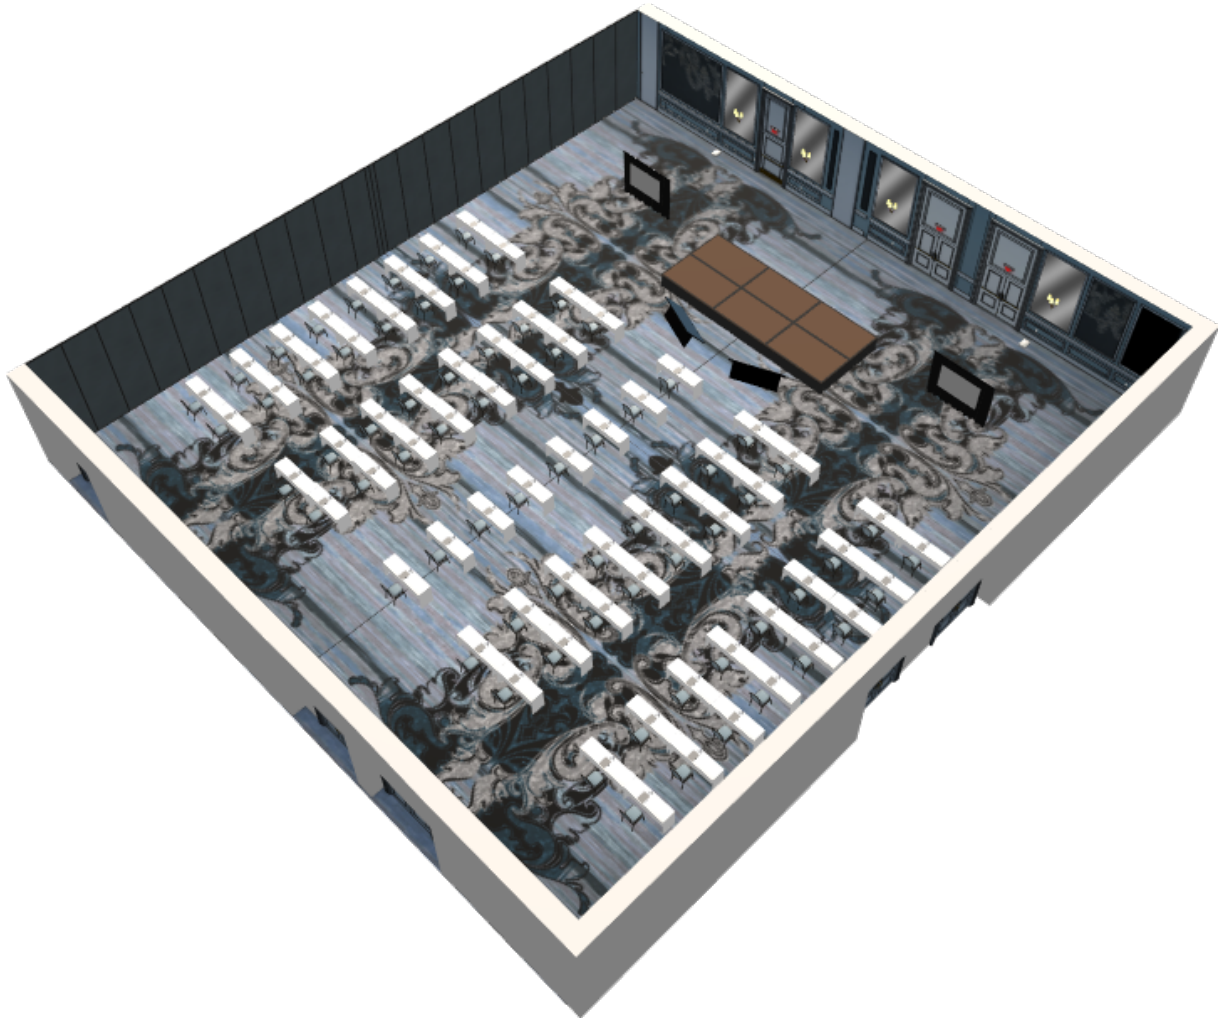

BELMOND
CHARLESTON PLACE
CHARLESTON

W.p. walter chrysler

Classroom for 72

Equipment List:

Classroom: 72

Audio Visual: 6

Stages & Platforms

BELMOND
CHARLESTON PLACE
CHARLESTON

W.p. walter chrysler

Classroom for 72

Equipment List:

Classroom: 72

Audio Visual: 6

Stages & Platforms

BELMOND
CHARLESTON PLACE
CHARLESTON

W.p. walter chrysler

Classroom for 72

Equipment List:

Classroom: 72

Audio Visual: 6

Stages & Platforms